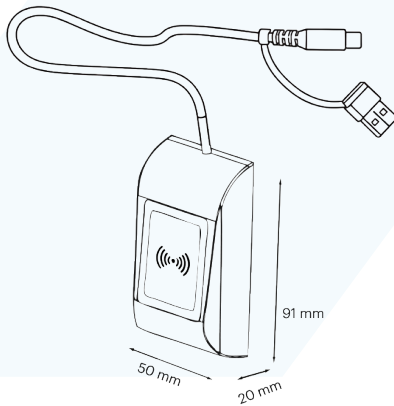

Desktop proximity reader for seamless card enrollment. The PROX-USB-X delivers high performance, advanced functionality, and scalability, making it ideal for larger installations.

A driver is not required to install for this reader.

FEATURES

- Card encryption: Mifare DESFire cards
- Credential: Xsecure, Mifare classic, Mifare DESfire, EM4100, HID PROX 125 KHz, ISO 15693, HID iClass, and NFC
- Interface: USB (A and C)
- Material: Polycarbonate copolymer (UL94)
- Visible signal: Yes
- Software: PROX-USB-X Configurator
- Reader compatibility: Xpro and Xsmart
- Firmware upgrade: Yes
- PC Compatibility: Windows 7, 8, 10, 11
- Keyboard emulation: Windows, Mac and Linux

DIMENSIONS & WEIGHT

COLOUR

Black